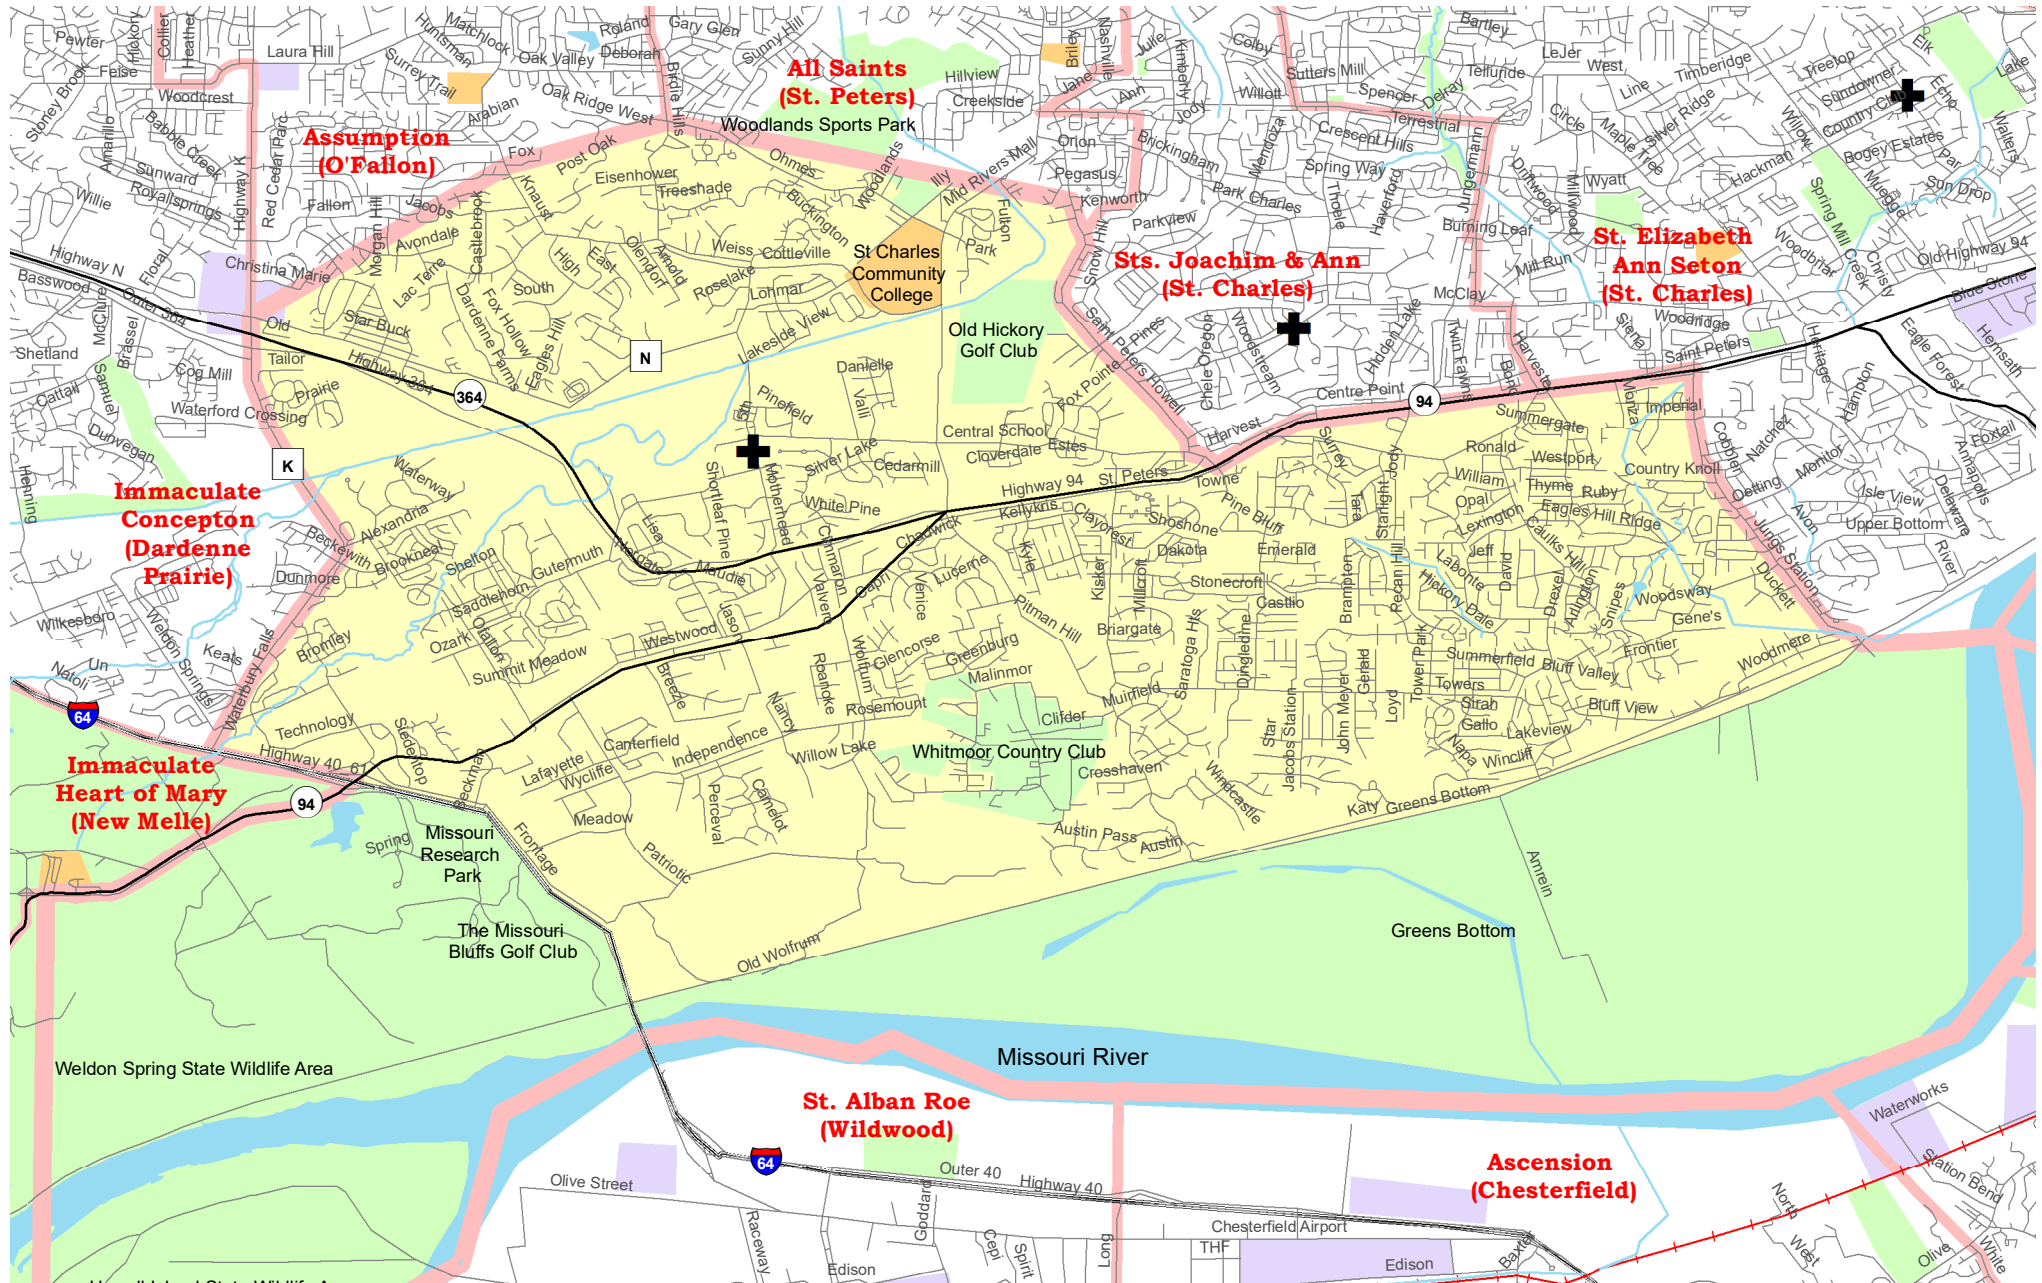

# St. Joseph - Cottleville Parish Boundary Map

- |   |                                 |   |                                    |
|---|---------------------------------|---|------------------------------------|
|  | Parish Boundaries               |  | Schools                            |
|  | County Boundaries               |  | Government, Industrial, Commercial |
|  | Rivers, Creeks                  |  | Territorial Parish Church          |
|  | Railroad Tracks                 |  | Personal Parish Church             |
|  | Parks, Golf Courses, Cemeteries |  | Mission, Chapel, Oratory or Shrine |