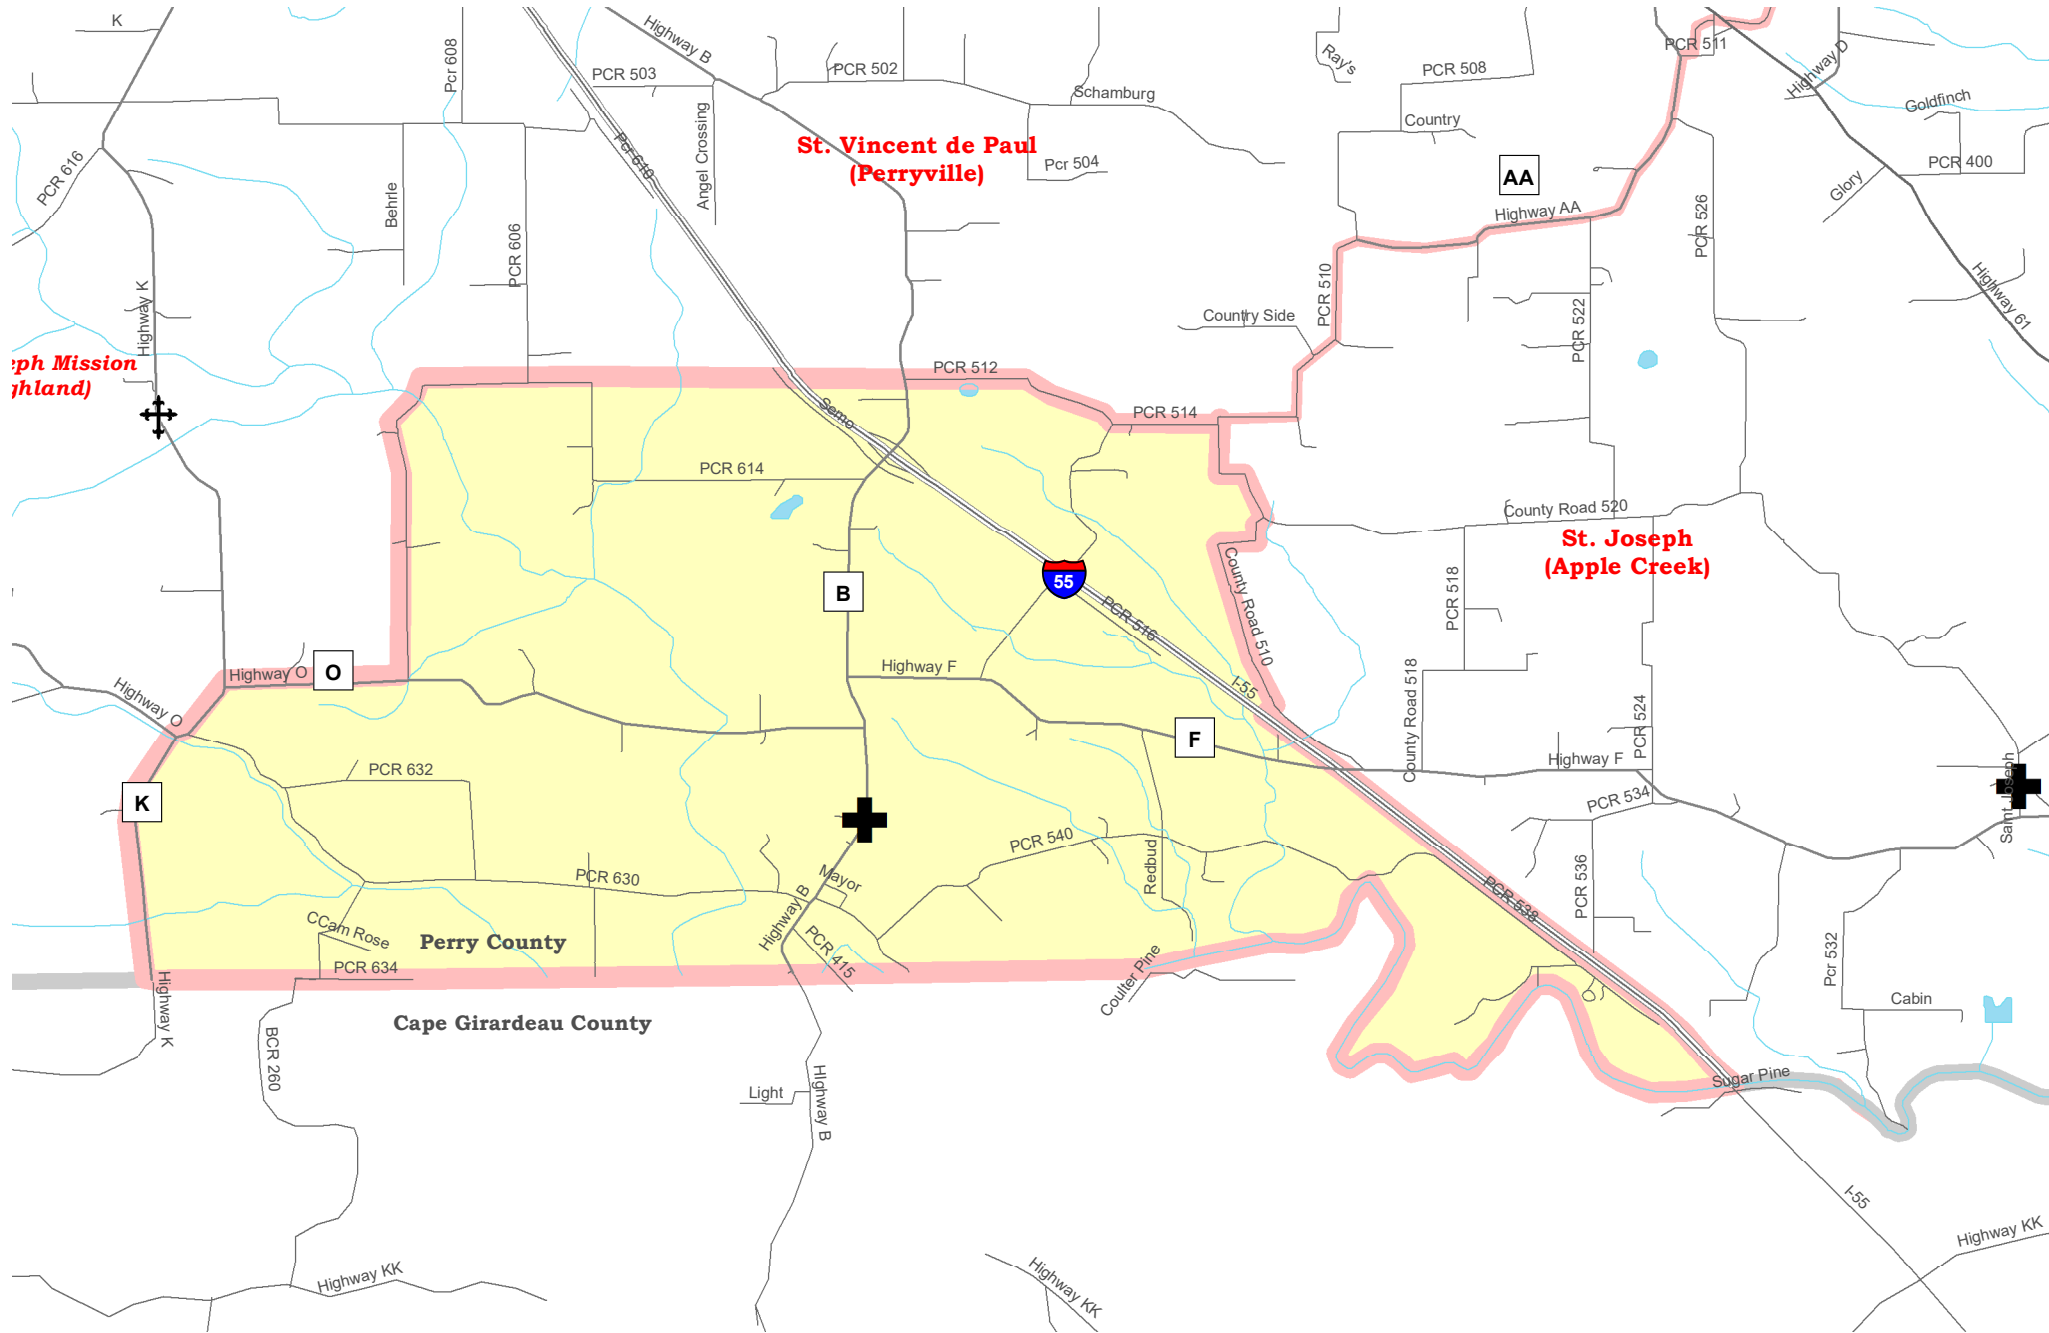

St. Maurus - Biehle Parish Boundary Map

- | | | | | | |
|---|-------------------|---|------------------------------------|---|------------------------------------|
|  | Parish Boundaries |  | Parks, Golf Courses, Cemeteries |  | Territorial Parish Church |
|  | County Boundaries |  | Schools |  | Personal Parish Church |
|  | Rivers, Creeks |  | Government, Industrial, Commercial |  | Mission, Chapel, Oratory or Shrine |
|  | Railroad Tracks | | | | |