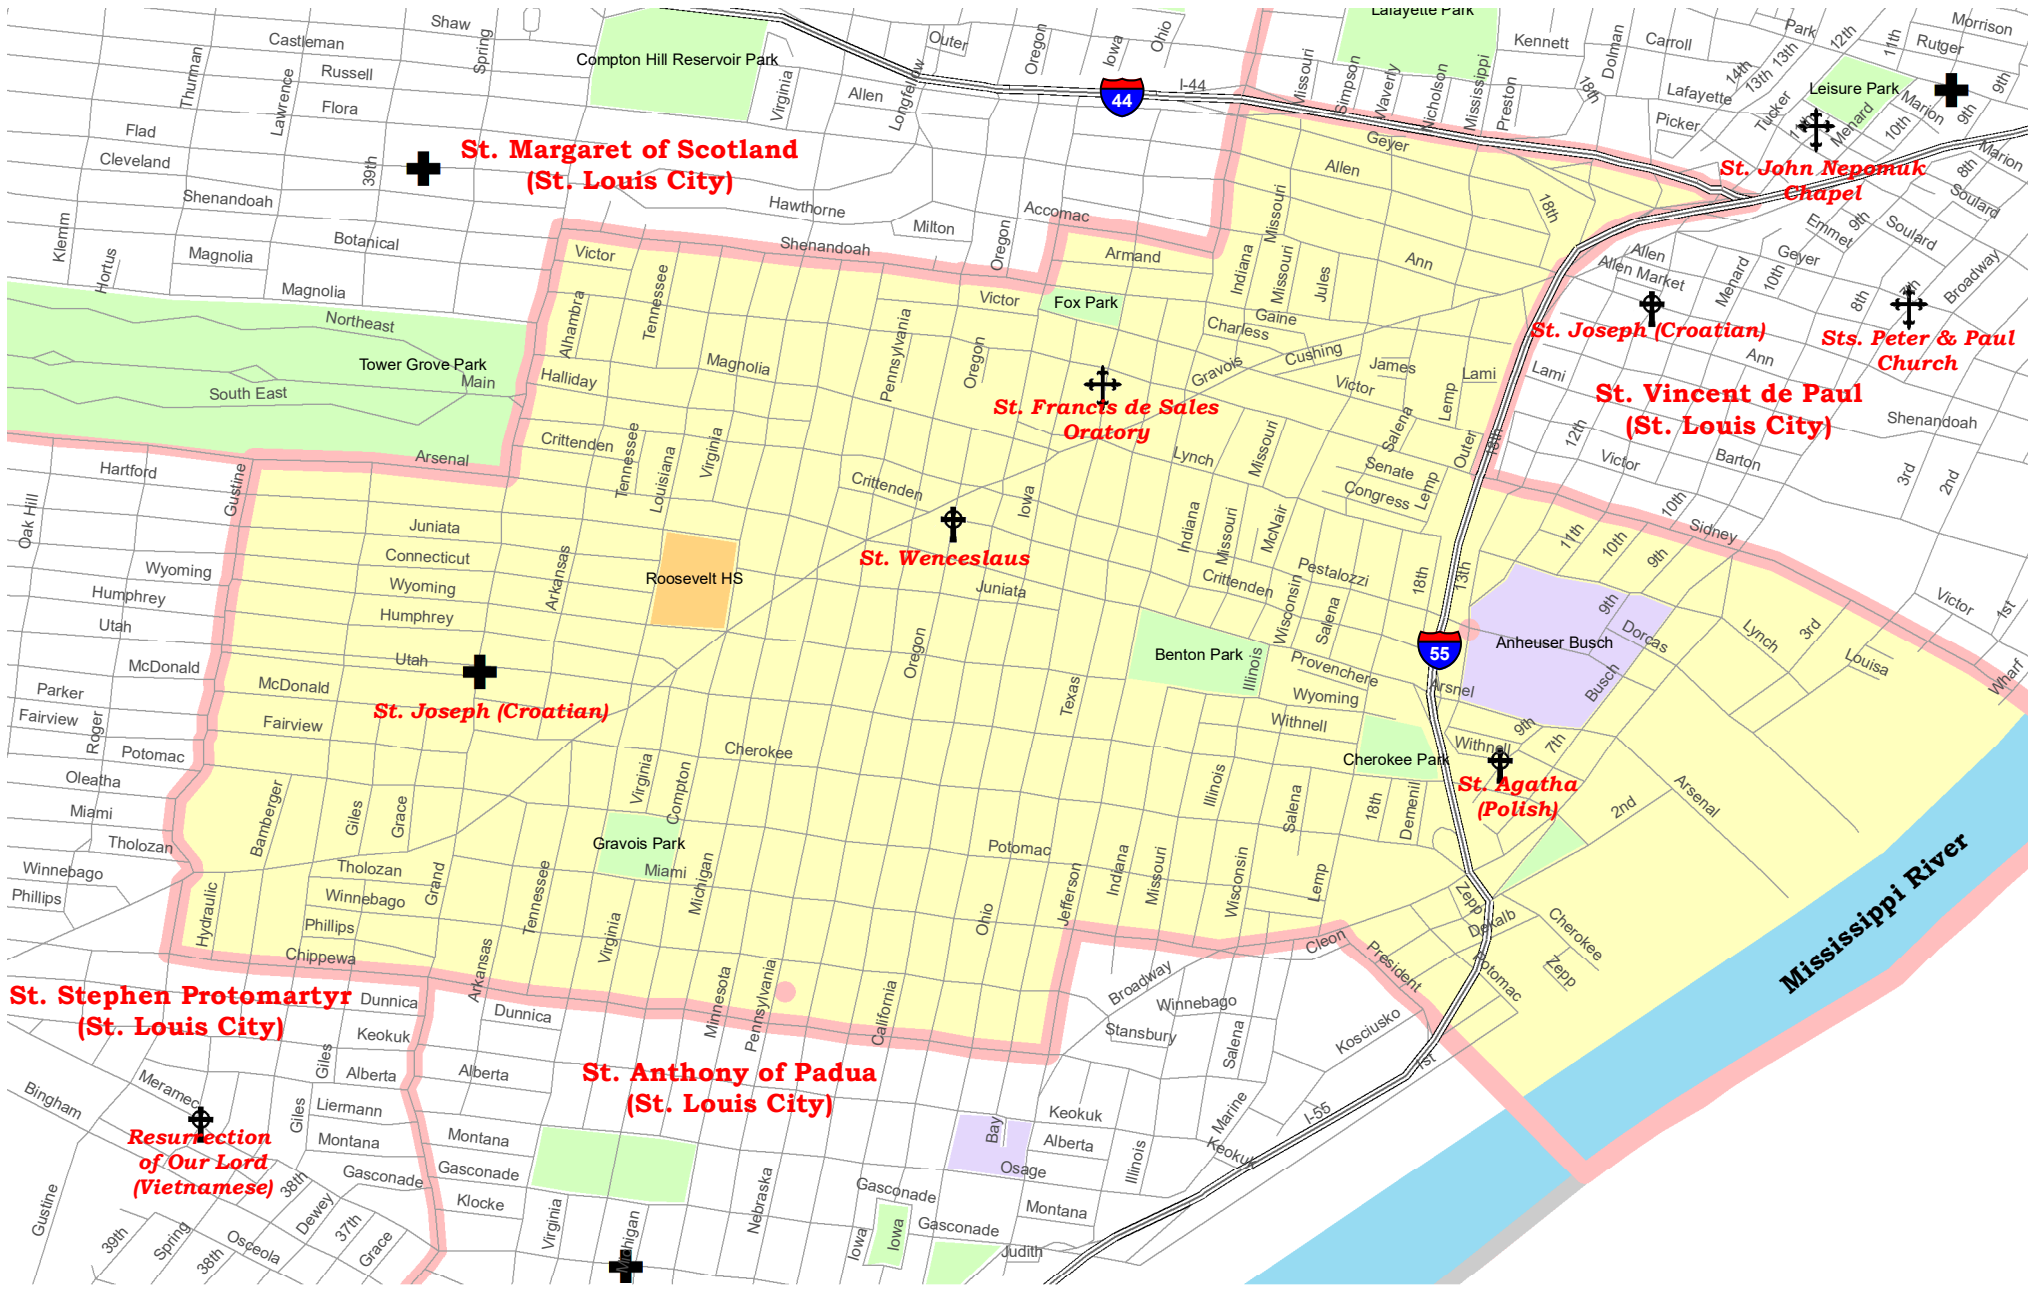

St. Pius V (St. Louis City) Parish Boundary Map

**St. Margaret of Scotland
(St. Louis City)**

**St. John Nepomuk
Chapel**

**St. Francis de Sales
Oratory**

St. Joseph (Croatian)

**Sts. Peter & Paul
Church**

**St. Vincent de Paul
(St. Louis City)**

St. Wenceslaus

St. Joseph (Croatian)

**St. Agatha
(Polish)**

**St. Stephen Protomartyr
(St. Louis City)**

**St. Anthony of Padua
(St. Louis City)**

**Resurrection
of Our Lord
(Vietnamese)**

- | | | | |
|---|---------------------------------|---|------------------------------------|
|  | Parish Boundaries |  | Schools |
|  | County Boundaries |  | Government, Industrial, Commercial |
|  | Rivers, Creeks |  | Territorial Parish Church |
|  | Railroad Tracks |  | Personal Parish Church |
|  | Parks, Golf Courses, Cemeteries |  | Mission, Chapel, Oratory or Shrine |